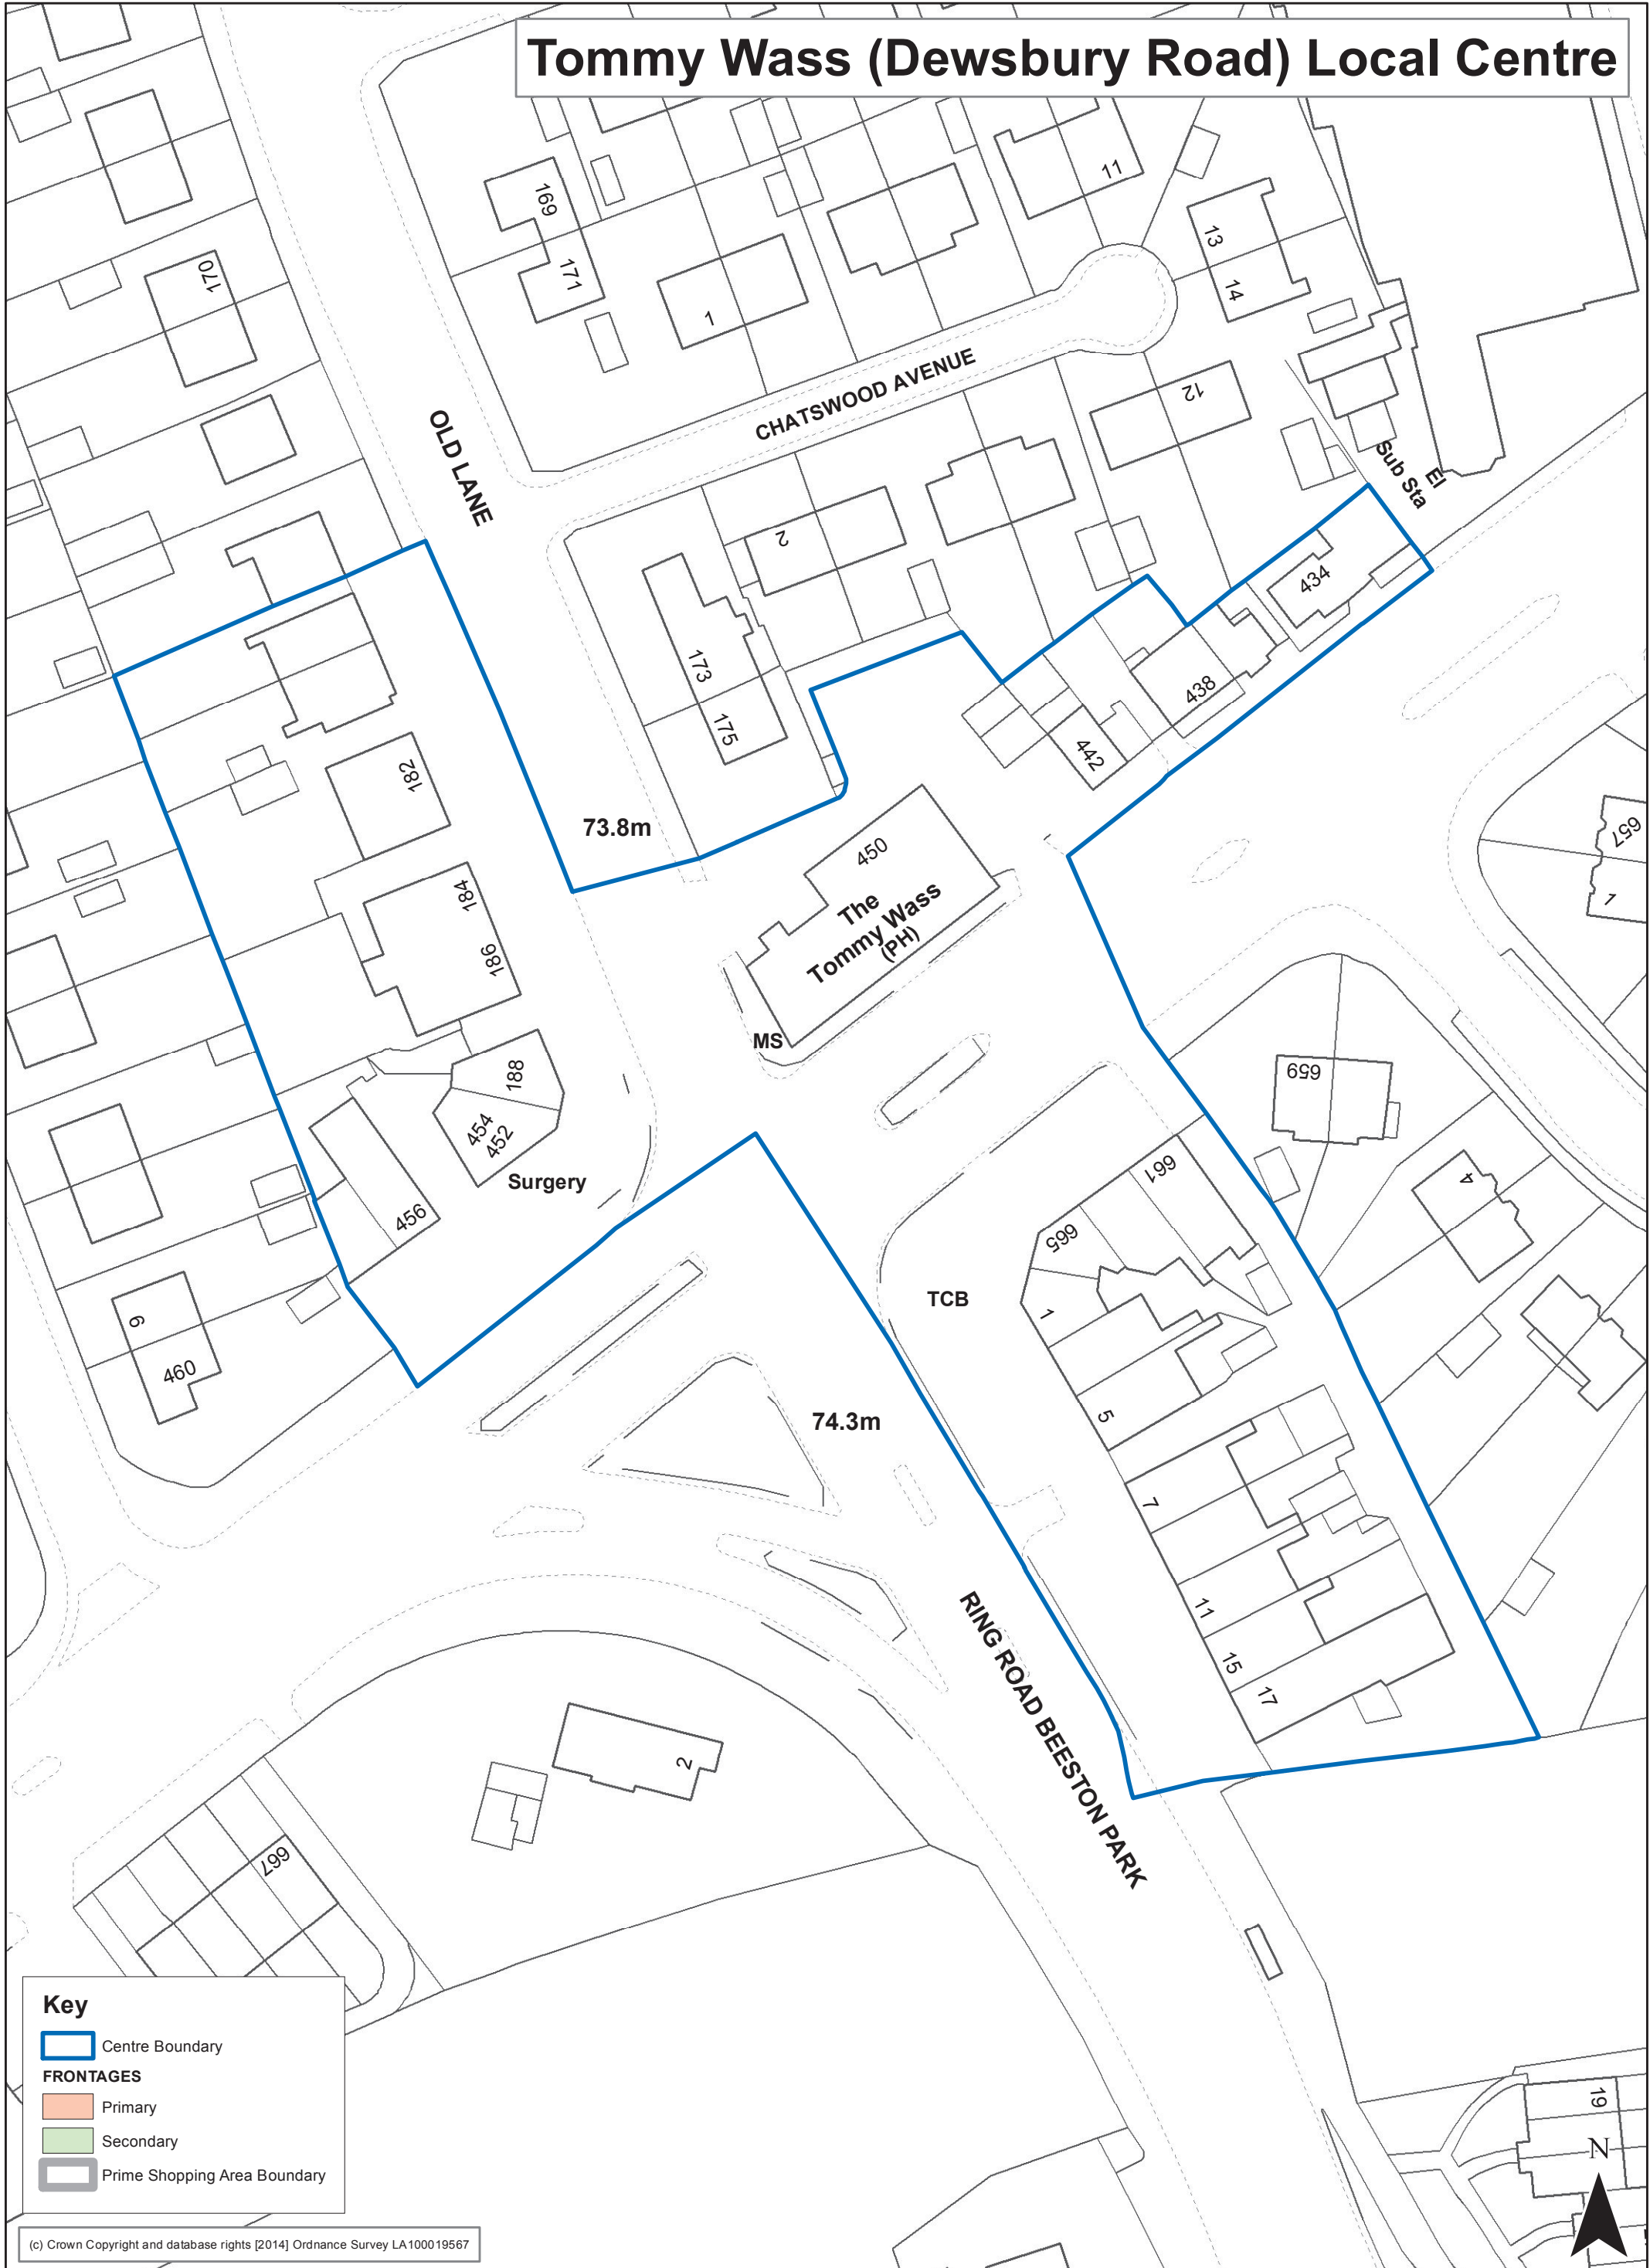

Tommy Wass (Dewsbury Road) Local Centre

Key

- Centre Boundary
- FRONTAGES**
- Primary
- Secondary
- Prime Shopping Area Boundary

(c) Crown Copyright and database rights [2014] Ordnance Survey LA100019567